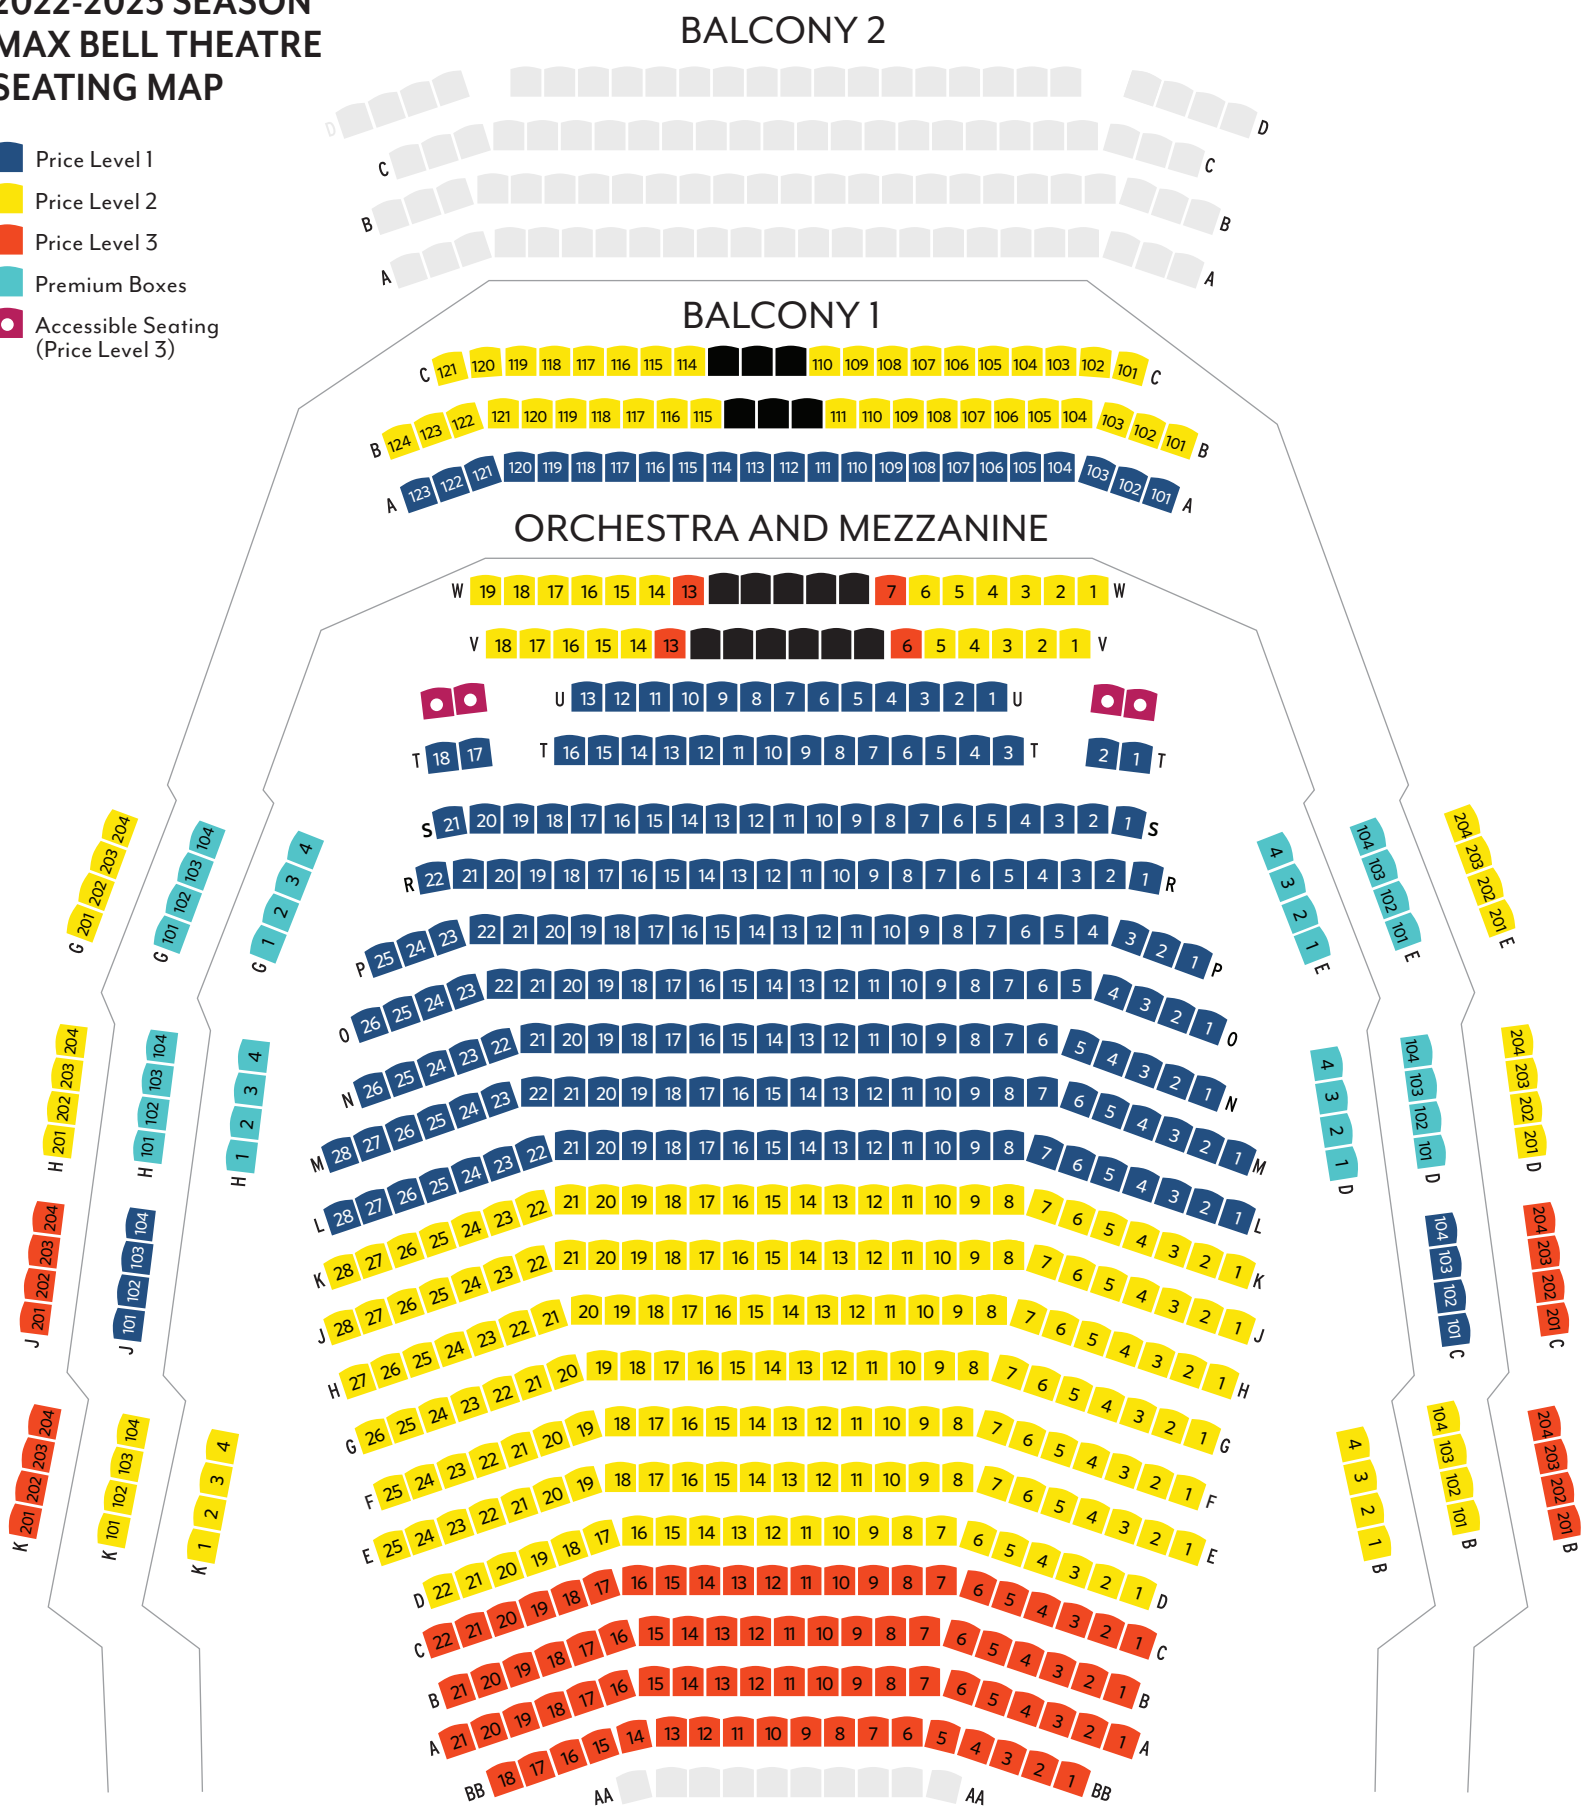

theatre: CALGARY

2022-2023 SEASON MAX BELL THEATRE SEATING MAP

- Price Level 1
- Price Level 2
- Price Level 3
- Premium Boxes
- Accessible Seating (Price Level 3)

STAGE